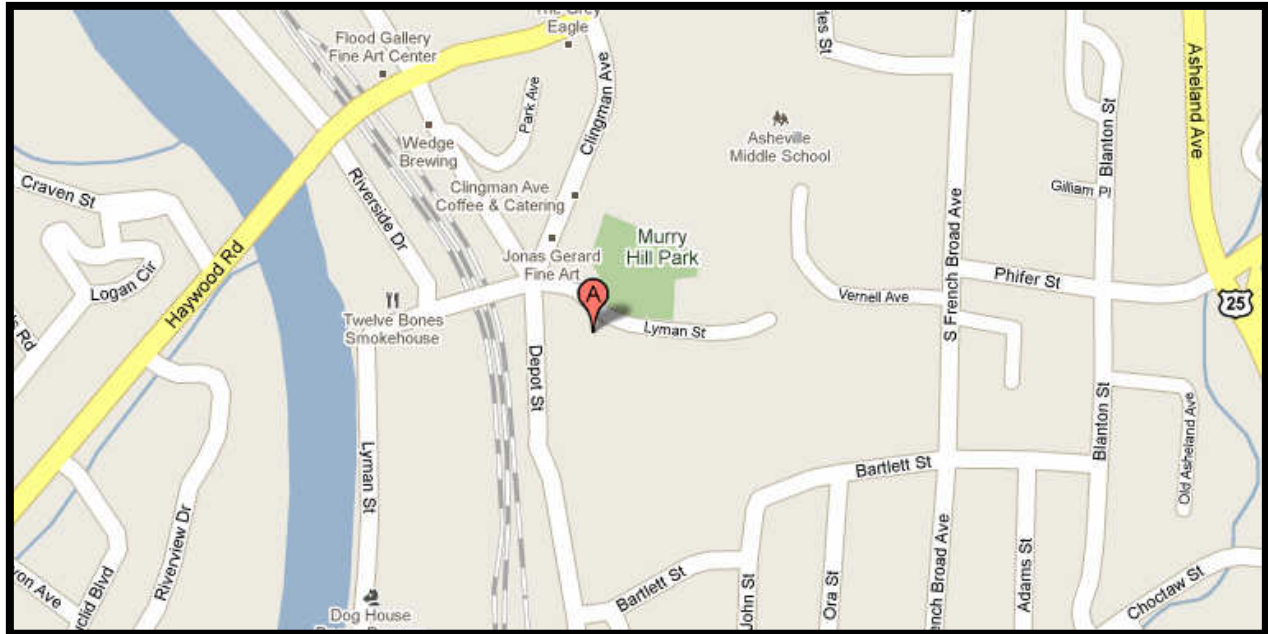

Directions to Forever Faithful

From North or West:

19/23 South or I-240 East to Patton Ave/Downtown Exit.
First right to Clingman (at Hunter Asheville)
Follow Clingman to Grey Eagle on left.
Left on Clingman/ One block to 5-way stop;
Hard left on Lyman.
Forever Faithful is the first building on the right (110 Lyman Street).
Look for our Sign.

From South or East

Biltmore Avenue North
Left on Meadow Road (Citi Stop on left, Wendy's on right)
Meadow becomes Lyman Street
Continue across railroad tracks to 5-way stop;
Straight through intersection.
Forever Faithful is the first building on the right (110 Lyman Street).
Look for our Sign.